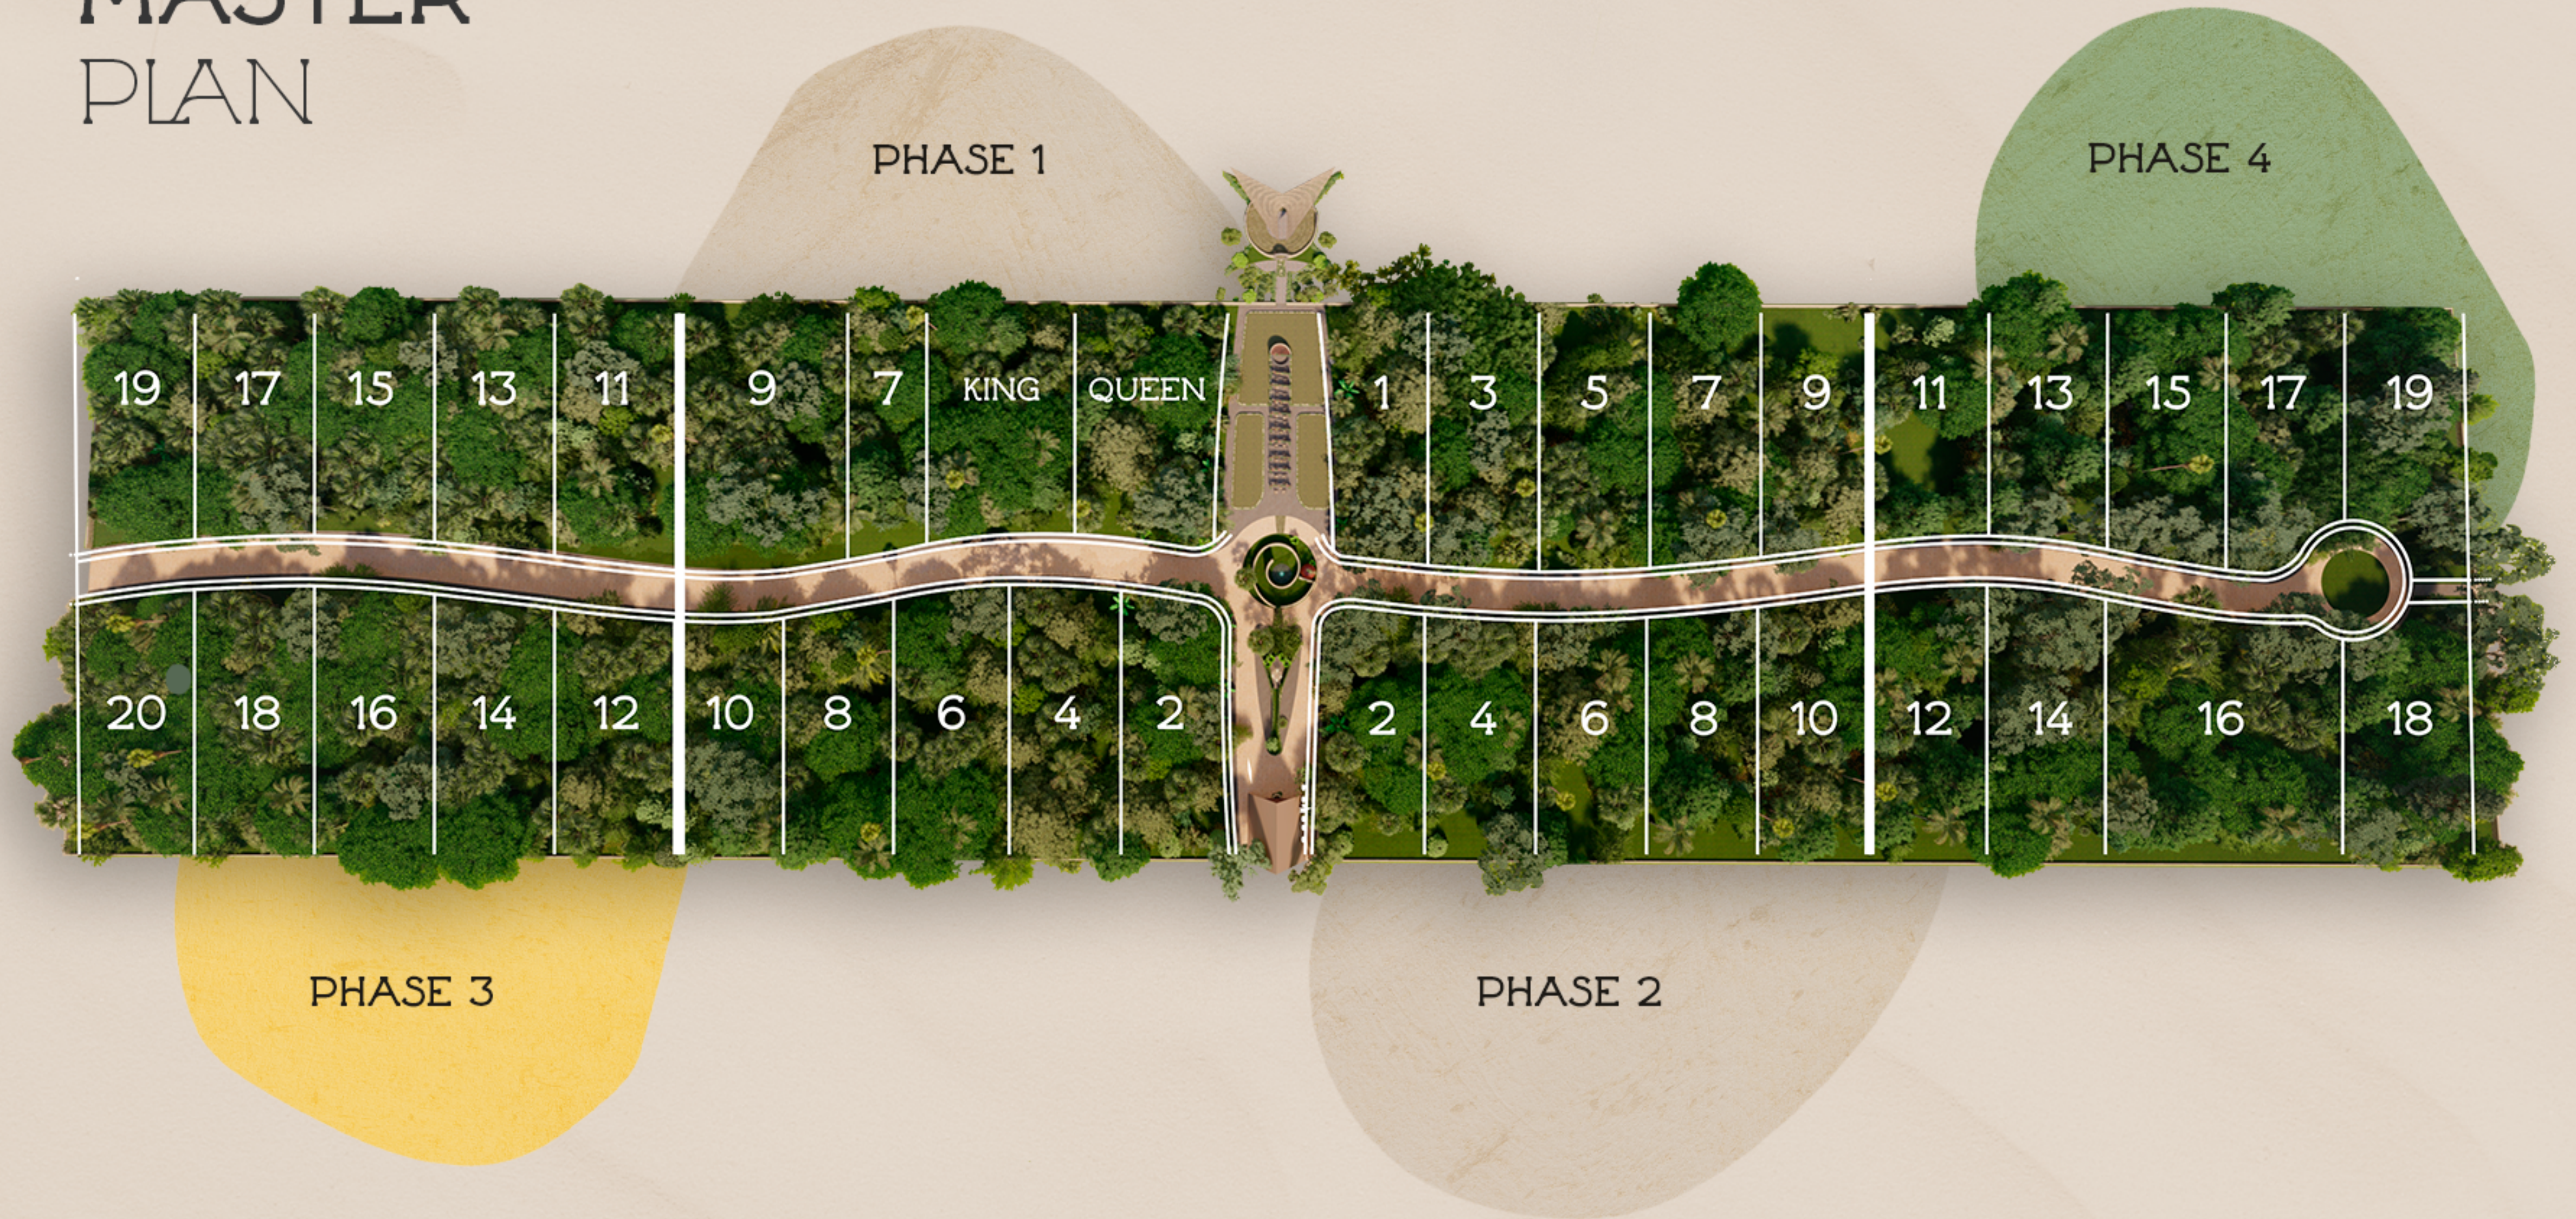

# OUR PROJECT

- 4 hectares of Residential lots preserving more than 60% of natural areas
- 40 Lots from  $720m^2$  and up
- Gated community
- Direct access **to nature**

# MASTER PLAN